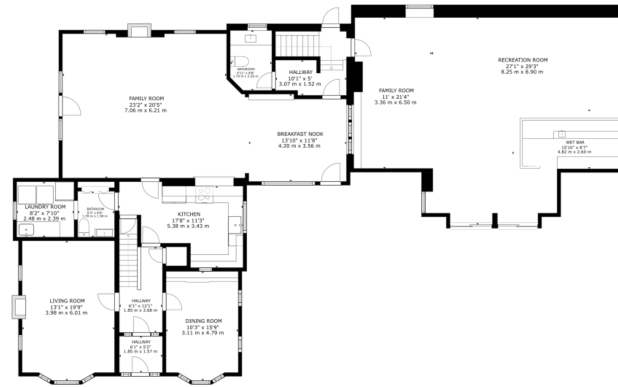

LOWER LEVEL

LOWER LEVEL

MAIN FLOOR

SECOND FLOOR

THIRD FLOOR

GROSS INTERNAL AREA
 FLOOR 1: 666 sq ft, 61.84 m², FLOOR 2: 580 sq ft, 53.87 m², FLOOR 3: 2723 sq ft, 252.96 m²
 FLOOR 4: 1062 sq ft, 98.7 m², FLOOR 5: 463 sq ft, 43.02 m²
 TOTAL: 5494 sq ft, 510.39 m²
 SIZES AND DIMENSIONS ARE APPROXIMATE, ACTUAL MAY VARY.